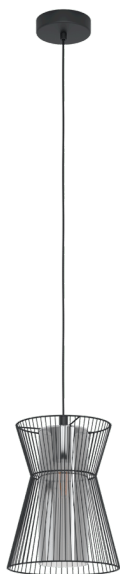

99633
MASETA

 EGLO

General Information

Material number	99633
Type	pendant light
Product segment	Indoor
Theme	sonstige / nicht zuordenbar

Dimensions

Article Height (in mm/in)	1100
Article Diameter (in mm/in)	225
Net Weight (in kg)	1.27

Material & Colour

Enclosure Material	steel
Enclosure Colour	black
Cable Colour	textil-cable black
Glass/Shade Material	smoked glass
Glass/Shade Colour	black-transparent

Functionality

Switch Type	without switch
Battery	No