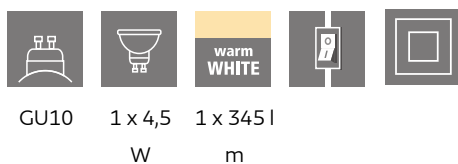

98856
CEPPINO

 EGLO

General Information

Material number	98856
Type	table light
Product segment	Indoor
Theme	sonstige / nicht zuordenbar
Energy efficiency class (EEI)	F

Dimensions

Article Height (in mm/in)	380
Net Weight (in kg)	0.88
Base Length (in mm/in)	165
Base Width (in mm/in)	110

Material & Colour

Enclosure Material	steel
Enclosure Colour	white
Cable Colour	white

Functionality

Switch Type	in-line switch
Battery	No

Technical Information

Protection Degree	IP20
Protection Class	2
Mains Voltage	220-240V,50/60Hz
Operation Voltage	220-240V,50/60Hz
Watt 1	4,5

Illuminant 1

Number of Lamp socket / Light source 1	1
Lamp socket 1	GU10
Illuminant type 1	LED
Illuminant 1	Inclusive
Lumen each Lamp socket / Light source 1	345
Kelvin 1	3000
Light colour 1	WARM WHITE
Energy efficiency class (EEI)	F
Info changeability light source/driver	LED exchangeable by customers, no driver included
Illuminant form 1	GU10