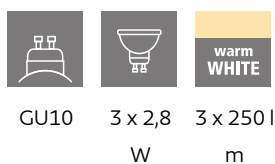

98399
SERAS 2

 EGLO

General Information

Material number	98399
Type	spot
Product segment	Indoor
Theme	sonstige / nicht zuordenbar
Energy efficiency class (EEI)	F

Dimensions

Article Height (in mm/in)	170
Article Width (in mm/in)	65
Article Length (in mm/in)	595
Net Weight (in kg)	1.07

Material & Colour

Enclosure Material	steel
Enclosure Colour	black

Functionality

Switch Type	without switch
Battery	No

Technical Information

Protection Degree	IP20
Protection Class	1
Mains Voltage	220-240V,50/60Hz
Operation Voltage	220-240V,50/60Hz
Watt 1	2,8

Illuminant 1

Number of Lamp socket / Light source 1	3
Lamp socket 1	GU10
Illuminant type 1	LED
Illuminant 1	Inclusive
Lumen each Lamp socket / Light source 1	250
Kelvin 1	3000
Light colour 1	WARM WHITE
Energy efficiency class (EEI)	F
Info changeability light source/driver	LED exchangeable by customers, no driver included
Illuminant form 1	GU10