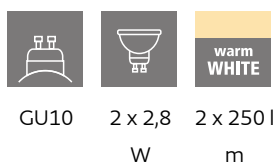

98398
SERAS 2

 EGLO

General Information

Material number	98398
Type	spot
Product segment	Indoor
Theme	sonstige / nicht zuordenbar
Energy efficiency class (EEI)	F

Dimensions

Article Height (in mm/in)	170
Article Width (in mm/in)	65
Article Length (in mm/in)	370
Net Weight (in kg)	0.72

Material & Colour

Enclosure Material	steel
Enclosure Colour	black

Functionality

Switch Type	without switch
Battery	No

Technical Information

Protection Degree	IP20
Protection Class	1
Mains Voltage	220-240V,50/60Hz
Operation Voltage	220-240V,50/60Hz
Watt 1	2,8

Illuminant 1

Number of Lamp socket / Light source 1	2
Lamp socket 1	GU10
Illuminant type 1	LED
Illuminant 1	Inclusive
Lumen each Lamp socket / Light source 1	250
Kelvin 1	3000
Light colour 1	WARM WHITE
Energy efficiency class (EEI)	F
Info changeability light source/driver	LED exchangeable by customers, no driver included
Illuminant form 1	GU10