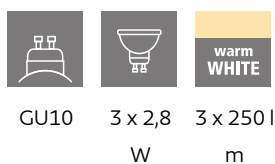

98395

SERAS 1

General Information

Material number	98395
Type	spot
Product segment	Indoor
Theme	sonstige / nicht zuordenbar
Energy efficiency class (EEI)	F

Dimensions

Article Height (in mm/in)	170
Article Width (in mm/in)	65
Article Length (in mm/in)	595
Net Weight (in kg)	1.07

Material & Colour

Enclosure Material	steel
Enclosure Colour	white

Functionality

Switch Type	without switch
Battery	No

Technical Information

Protection Degree	IP20
Protection Class	1
Mains Voltage	220-240V,50/60Hz
Operation Voltage	220-240V,50/60Hz
Watt 1	2,8

Illuminant 1

Number of Lamp socket / Light source 1	3
Lamp socket 1	GU10
Illuminant type 1	LED
Illuminant 1	Inclusive
Lumen each Lamp socket / Light source 1	250
Kelvin 1	3000
Light colour 1	WARM WHITE
Energy efficiency class (EEI)	F
Info changeability light source/driver	LED exchangeable by customers, no driver included
Illuminant form 1	GU10