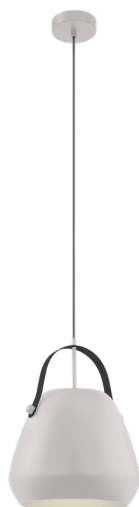

98348  
BEDNALL

 EGLO

## General Information

Material number	98348
Type	pendant light
Product segment	Indoor
Theme	sonstige / nicht zuordenbar

## Dimensions

Article Height (in mm/in)	1100
Article Diameter (in mm/in)	290
Net Weight (in kg)	1.28

## Material & Colour

Enclosure Material	steel
Enclosure Colour	grey, black
Cable Colour	black