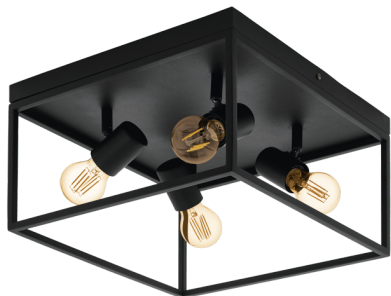

98334
SILENTINA

 EGLO

General Information

Material number	98334
Type	ceiling light
Product segment	Indoor
Theme	sonstige / nicht zuordenbar

Dimensions

Article Height (in mm/in)	205
Article Width (in mm/in)	360
Article Length (in mm/in)	360
Net Weight (in kg)	2.62

Material & Colour

Enclosure Material	steel
Enclosure Colour	black

Functionality

Switch Type	without switch
Battery	No

Technical Information

Protection Degree	IP20
Protection Class	1
Mains Voltage	220-240V,50/60Hz
Operation Voltage	220-240V,50/60Hz
Watt 1	40

Illuminant 1

Illuminant type 1	AGL
Illuminant 1	Exclusive
Lamp socket 1	E27

E27