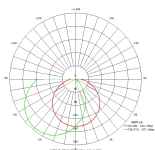

1 x 11,5 W   1 x 1200 lm