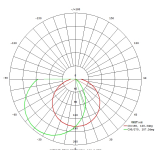

Function	corner mounting possible LED not replaceable
Battery	No

Technical Information

Protection Degree	IP44
Protection Class	1
Mains Voltage	220-240V,50/60Hz
Operation Voltage	220-240V,50/60Hz
Dimmable	No
Watt 1	11,5
Max.Watt incl.transformer/driver	11,5W

Illuminant 1

Number of Lamp socket / Light source 1	1
Lamp socket 1	LED
Illuminant type 1	LED
Illuminant 1	Inclusive
Lumen each Lamp socket / Light source 1	1200
Kelvin 1	3000
Light colour 1	WARM WHITE
Energy efficiency class (EEI)	F
Dimmable	No
Info changeability light source/driver	LED cannot be exchanged, no driver included