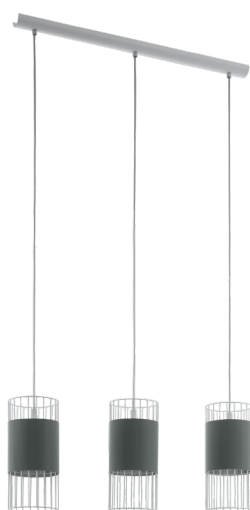

97955

NORUMBEGA

General Information

Material number	97955
Type	pendant light
Product segment	Indoor
Theme	sonstige / nicht zuordenbar

Dimensions

Article Height (in mm/in)	1100
Article Width (in mm/in)	140
Article Length (in mm/in)	740
Net Weight (in kg)	1.8

Material & Colour

Enclosure Material	steel
Enclosure Colour	white
Glass/Shade Material	steel, fabric
Glass/Shade Colour	white, grey

Functionality

Switch Type	without switch
Battery	No

Technical Information