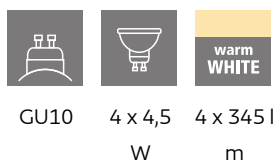

General Information

Material number	97734
Type	pendant light
Product segment	Indoor
Theme	sonstige / nicht zuordenbar
Energy efficiency class (EEI)	F

Dimensions

Article Height (in mm/in)	1100
Article Width (in mm/in)	100
Article Length (in mm/in)	850
Net Weight (in kg)	5.28
Canopy Length (in mm/in)	840
Canopy Width (in mm/in)	60
Canopy Height (in mm/in)	40

Material & Colour

Enclosure Material	steel
Enclosure Colour	black, gold
Cable Colour	black

Functionality

Switch Type	without switch
Battery	No

Technical Information

Protection Degree	IP20
Protection Class	1
Mains Voltage	220-240V,50/60Hz
Operation Voltage	220-240V,50/60Hz
Watt 1	4,5

Illuminant 1

Number of Lamp socket / Light source 1	4
Lamp socket 1	GU10
Illuminant type 1	LED
Illuminant 1	Inclusive
Lumen each Lamp socket / Light source 1	345
Kelvin 1	3000
Light colour 1	WARM WHITE
Energy efficiency class (EEL)	F
Info changeability light source/driver	LED exchangeable by customers, no driver included
Illuminant form 1	GU10