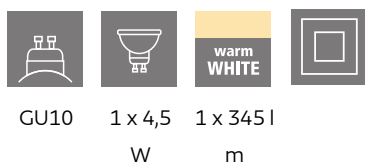

General Information

Material number	97733
Type	pendant light
Product segment	Indoor
Theme	sonstige / nicht zuordenbar
Energy efficiency class (EEI)	F

Dimensions

Article Height (in mm/in)	1100
Article Width (in mm/in)	100
Article Length (in mm/in)	100
Net Weight (in kg)	1.16

Material & Colour

Enclosure Material	steel
Enclosure Colour	black, gold
Cable Colour	black

Functionality

Switch Type	without switch
Battery	No

Technical Information

Protection Degree	IP20
Protection Class	2
Mains Voltage	220-240V,50/60Hz
Operation Voltage	220-240V,50/60Hz
Watt 1	4,5

Illuminant 1

Number of Lamp socket / Light source 1	1
Lamp socket 1	GU10
Illuminant type 1	LED
Illuminant 1	Inclusive
Lumen each Lamp socket / Light source 1	345
Kelvin 1	3000
Light colour 1	WARM WHITE
Energy efficiency class (EEI)	F
Info changeability light source/driver	LED exchangeable by customers, no driver included
Illuminant form 1	GU10