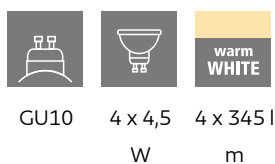

General Information

Material number	97731
Type	ceiling light
Product segment	Indoor
Theme	sonstige / nicht zuordenbar
Energy efficiency class (EEI)	F

Dimensions

Article Height (in mm/in)	170
Article Width (in mm/in)	380
Article Length (in mm/in)	380
Net Weight (in kg)	3.27

Material & Colour

Enclosure Material	steel
Enclosure Colour	black, gold

Functionality

Switch Type	without switch
Battery	No

Technical Information

Protection Degree	IP20
Protection Class	1
Mains Voltage	220-240V,50/60Hz
Operation Voltage	220-240V,50/60Hz
Watt 1	4,5

Illuminant 1

Number of Lamp socket / Light source 1	4
Lamp socket 1	GU10
Illuminant type 1	LED
Illuminant 1	Inclusive
Lumen each Lamp socket / Light source 1	345
Kelvin 1	3000
Light colour 1	WARM WHITE
Energy efficiency class (EEI)	F
Info changeability light source/driver	LED exchangeable by customers, no driver included
Illuminant form 1	GU10