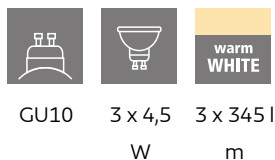

Protection Degree	IP20
Protection Class	1
Mains Voltage	220-240V,50/60Hz
Operation Voltage	220-240V,50/60Hz
Watt 1	4,5

Illuminant 1

Number of Lamp socket / Light source 1	3
Lamp socket 1	GU10
Illuminant type 1	LED
Illuminant 1	Inclusive
Lumen each Lamp socket / Light source 1	345
Kelvin 1	3000
Light colour 1	WARM WHITE
Energy efficiency class (EEL)	F
Info changeability light source/driver	LED exchangeable by customers, no driver included
Illuminant form 1	GU10

Technical changes reserved

2/2