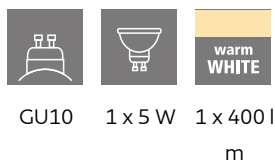

General Information

Material number	97349
Type	spot
Product segment	Indoor
Theme	sonstige / nicht zuordenbar

Dimensions

Article Diameter (in mm/in)	85
Net Weight (in kg)	0.4

Material & Colour

Enclosure Material	steel
Enclosure Colour	white, satin nickel

Illuminant 1

Number of Lamp socket / Light source 1	1
Lamp socket 1	GU10
Illuminant type 1	LED
Illuminant 1	Inclusive
Lumen each Lamp socket / Light source 1	400
Kelvin 1	3000
Light colour 1	WARM WHITE
Illuminant form 1	GU10