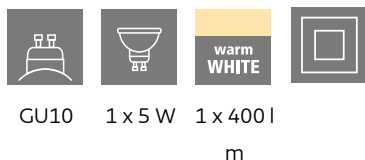

96881
VILLORA

 EGLO

General Information

Material number	96881
Type	pendant light
Product segment	Indoor
Theme	sonstige / nicht zuordenbar

Dimensions

Article Height (in mm/in)	1500
Article Diameter (in mm/in)	100
Net Weight (in kg)	0.77

Material & Colour

Enclosure Material	steel
Enclosure Colour	satın nickel, brown
Cable Colour	transparent

Functionality

Switch Type	without switch
Battery	No

Technical Information

Protection Degree	IP20
Protection Class	2
Mains Voltage	220-240V,50/60Hz
Operation Voltage	220-240V,50/60Hz
Watt 1	5

Illuminant 1

Number of Lamp socket / Light source 1	1
Lamp socket 1	GU10
Illuminant type 1	LED
Illuminant 1	Inclusive
Lumen each Lamp socket / Light source 1	400
Kelvin 1	3000
Light colour 1	WARM WHITE
Illuminant form 1	GU10