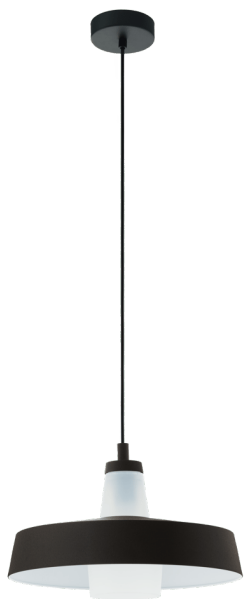

96803

TABANERA

General Information

Material number	96803
Type	pendant light
Product segment	Indoor
Theme	sonstige / nicht zuordenbar

Dimensions

Article Height (in mm/in)	1100
Article Diameter (in mm/in)	365
Net Weight (in kg)	1.85

Material & Colour

Enclosure Material	steel
Enclosure Colour	black, white
Glass/Shade Material	glass
Glass/Shade Colour	white

Functionality

Switch Type	without switch
Battery	No

Technical Information

Protection Degree	IP20
Protection Class	2
Mains Voltage	220-240V,50/60Hz
Operation Voltage	220-240V,50/60Hz
Watt 1	60