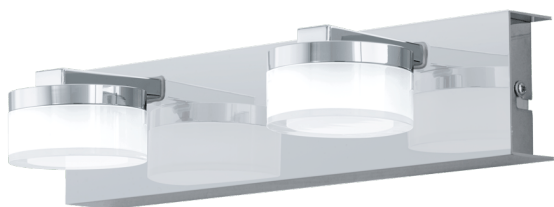

96542

ROMENDO 1

General Information

Material number	96542
Type	wall light
Product segment	Indoor
Theme	Bath
Energy efficiency class (EEI)	F

Dimensions

Article Height (in mm/in)	70
Article Length (in mm/in)	300
Net Weight (in kg)	0.71
Article Overhang (in mm/in)	125

Material & Colour

Enclosure Material	steel
Enclosure Colour	chrome
Glass/Shade Material	plastic
Glass/Shade Colour	clear, satin finish

Functionality

Switch Type	without switch
-------------	----------------

Illuminant 1

Number of Lamp socket / Light source 1	2
Lamp socket 1	LED
Illuminant type 1	LED
Illuminant 1	Inclusive
Lumen each Lamp socket / Light source 1	540
Kelvin 1	3000
Light colour 1	WARM WHITE
Energy efficiency class (EEL)	F
Dimmable	Yes
Info changeability light source/driver	LED cannot be exchanged, no driver included