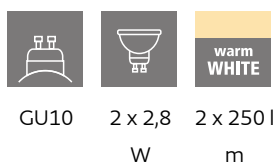

96264
PASSA

General Information

Material number	96264
Type	wall light
Product segment	Indoor
Theme	sonstige / nicht zuordenbar
Energy efficiency class (EEI)	F

Dimensions

Article Height (in mm/in)	170
Article Length (in mm/in)	55
Net Weight (in kg)	0.69
Article Overhang (in mm/in)	85

Material & Colour

Enclosure Material	steel
Enclosure Colour	satin nickel, chrome

Functionality

Switch Type	without switch
Battery	No

Technical Information

Protection Degree	IP20
Protection Class	1
Mains Voltage	220-240V,50/60Hz
Operation Voltage	220-240V,50/60Hz
Watt 1	2,8

Illuminant 1

Number of Lamp socket / Light source 1	2
Lamp socket 1	GU10
Illuminant type 1	LED
Illuminant 1	Inclusive
Lumen each Lamp socket / Light source 1	250
Kelvin 1	3000
Light colour 1	WARM WHITE
Energy efficiency class (EEI)	F
Info changeability light source/driver	LED exchangeable by customers, no driver included
Illuminant form 1	GU10