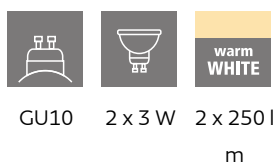

96261
PASSA

 EGLO

General Information

Material number	96261
Type	wall light
Product segment	Indoor
Theme	sonstige / nicht zuordenbar
Energy efficiency class (EEI)	F

Dimensions

Article Height (in mm/in)	170
Article Length (in mm/in)	60
Net Weight (in kg)	0.47
Article Overhang (in mm/in)	85

Material & Colour

Enclosure Material	steel
Enclosure Colour	satin nickel, chrome

Functionality

Switch Type	without switch
Battery	No

Technical Information

Protection Degree	IP20
Protection Class	1
Mains Voltage	220-240V,50/60Hz
Operation Voltage	220-240V,50/60Hz
Watt 1	3

Illuminant 1

Number of Lamp socket / Light source 1	2
Lamp socket 1	GU10
Illuminant type 1	LED
Illuminant 1	Inclusive
Lumen each Lamp socket / Light source 1	250
Kelvin 1	3000
Light colour 1	WARM WHITE
Energy efficiency class (EEI)	F
Info changeability light source/driver	LED exchangeable by customers, no driver included
Illuminant form 1	GU10