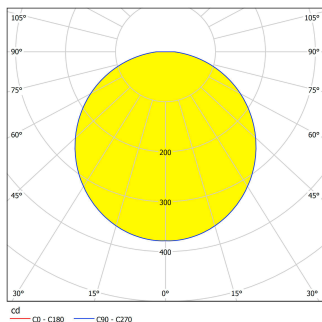

Technical changes reserved

2/2

Contact | Support
eglo.com/en/eglo-worldwide