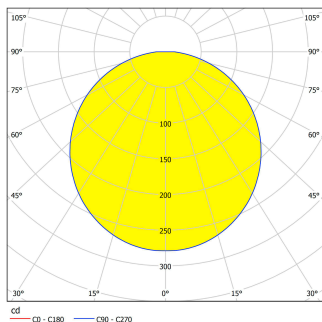

Technical changes reserved

2/2

Contact | Support
eglo.com/en/eglo-worldwide