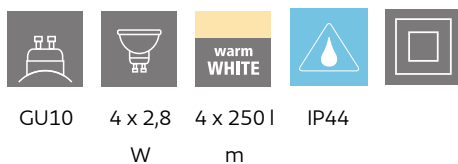

Technical Information

Protection Degree	IP44
Protection Class	2
Mains Voltage	220-240V,50/60Hz
Operation Voltage	220-240V,50/60Hz
Watt 1	2,8

Illuminant 1

Number of Lamp socket / Light source 1	4
Lamp socket 1	GU10
Illuminant type 1	LED
Illuminant 1	Inclusive
Lumen each Lamp socket / Light source 1	250
Kelvin 1	3000
Light colour 1	WARM WHITE
Energy efficiency class (EEI)	F
Info changeability light source/driver	LED exchangeable by customers, no driver included
Illuminant form 1	GU10

Technical changes reserved

2/2

Contact | Support
eglo.com/en/eglo-worldwide