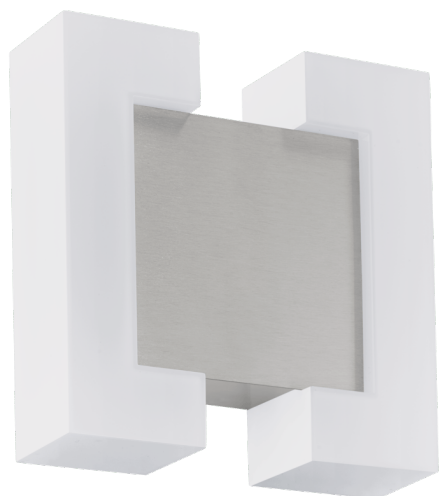

### General Information

Material number	95987
Type	wall light
Product segment	Outdoor
Theme	sonstige / nicht zuordenbar
Energy efficiency class (EEI)	E

### Material & Colour

Enclosure Material	zinc-plated steel
Enclosure Colour	satin nickel
Glass/Shade Material	plastic
Glass/Shade Colour	white