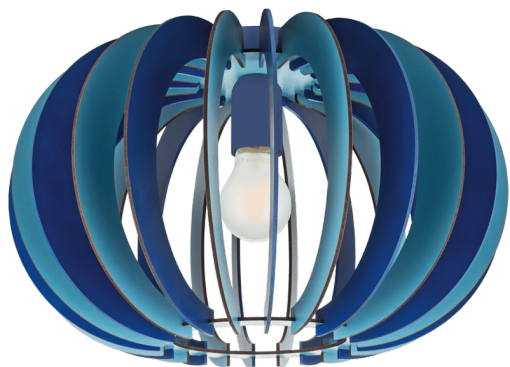

95948
FABELLA

EGLO

General Information

Material number	95948
Type	ceiling light
Product segment	Indoor
Theme	Lamellenleuchten

Dimensions

Article Height (in mm/in)	255
Article Diameter (in mm/in)	410
Net Weight (in kg)	1.08

Material & Colour

Enclosure Material	steel
Enclosure Colour	blue
Glass/Shade Material	wood
Glass/Shade Colour	blue

Functionality

Switch Type	without switch
Battery	No

Technical Information

Protection Degree	IP20
Protection Class	1
Mains Voltage	220-240V,50/60Hz
Operation Voltage	220-240V,50/60Hz
Watt 1	60