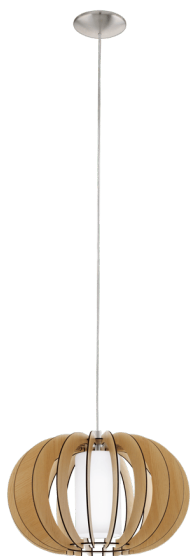

95598

STELLATO 1

General Information

Material number	95598
Type	pendant light
Product segment	Indoor
Theme	Lamellenleuchten

Dimensions

Article Height (in mm/in)	1300
Article Diameter (in mm/in)	400
Net Weight (in kg)	1.44

Material & Colour

Enclosure Material	steel
Enclosure Colour	satin nickel
Glass/Shade Material	wood, glass
Glass/Shade Colour	maple, white

Functionality

Switch Type	without switch
Battery	No

Technical Information