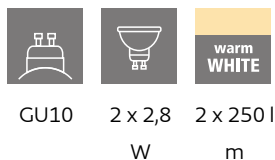

General Information

Material number	95483
Type	spot
Product segment	Indoor
Theme	sonstige / nicht zuordenbar
Energy efficiency class (EEI)	F

Dimensions

Article Width (in mm/in)	105
Article Length (in mm/in)	360
Net Weight (in kg)	0.81

Material & Colour

Enclosure Material	steel
Enclosure Colour	black, gold

Functionality

Switch Type	without switch
Battery	No

Technical Information

Protection Degree	IP20
Protection Class	1
Mains Voltage	220-240V,50/60Hz
Operation Voltage	220-240V,50/60Hz
Watt 1	2,8

Illuminant 1

Number of Lamp socket / Light source 1	2
Lamp socket 1	GU10
Illuminant type 1	LED
Illuminant 1	Inclusive
Lumen each Lamp socket / Light source 1	250
Kelvin 1	3000
Light colour 1	WARM WHITE
Energy efficiency class (EEL)	F
Info changeability light source/driver	LED exchangeable by customers, no driver included
Illuminant form 1	GU10