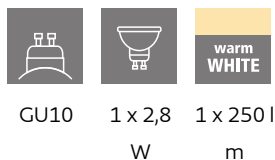

95482
NOCITO

 EGLO

General Information

Material number	95482
Type	spot
Product segment	Indoor
Theme	sonstige / nicht zuordenbar
Energy efficiency class (EEL)	F

Dimensions

Article Diameter (in mm/in)	110
Net Weight (in kg)	0.47

Material & Colour

Enclosure Material	steel
Enclosure Colour	black, gold

Functionality

Switch Type	without switch
Battery	No

Technical Information

Protection Degree	IP20
Protection Class	1
Mains Voltage	220-240V,50/60Hz
Operation Voltage	220-240V,50/60Hz
Watt 1	2,8

Illuminant 1

Number of Lamp socket / Light source 1	1
Lamp socket 1	GU10
Illuminant type 1	LED
Illuminant 1	Inclusive
Lumen each Lamp socket / Light source 1	250
Kelvin 1	3000
Light colour 1	WARM WHITE
Energy efficiency class (EEL)	F
Info changeability light source/driver	LED exchangeable by customers, no driver included
Illuminant form 1	GU10