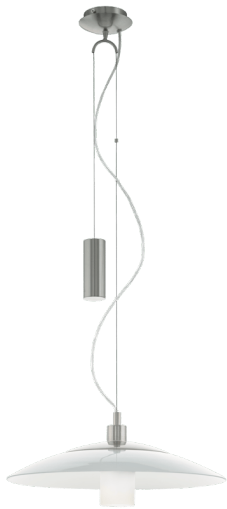

95462
CABRAL

 EGLO

General Information

Material number	95462
Type	pendant light
Product segment	Indoor
Theme	sonstige / nicht zuordenbar

Dimensions

Article Height (in mm/in)	1100
Height min. (in inch)	930
Height max. (in inch)	1450
Article Diameter (in mm/in)	490
Net Weight (in kg)	3.98

Material & Colour

Enclosure Material	steel
Enclosure Colour	satin nickel
Glass/Shade Material	glass
Glass/Shade Colour	white

Functionality

Switch Type	without switch
-------------	----------------

Function	height-adjustable manually
Battery	No