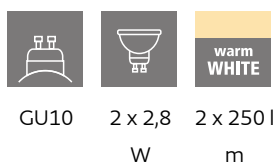

95377

PASSA

General Information

Material number	95377
Type	wall light
Product segment	Indoor
Theme	sonstige / nicht zuordenbar
Energy efficiency class (EEI)	F

Dimensions

Article Height (in mm/in)	170
Article Length (in mm/in)	55
Net Weight (in kg)	0.82
Article Overhang (in mm/in)	85

Material & Colour

Enclosure Material	steel
Enclosure Colour	chrome, white

Functionality

Switch Type	without switch
Battery	No

Technical Information

Protection Degree	IP20
Protection Class	1
Mains Voltage	220-240V,50/60Hz
Operation Voltage	220-240V,50/60Hz
Watt 1	2,8

Illuminant 1

Number of Lamp socket / Light source 1	2
Lamp socket 1	GU10
Illuminant type 1	LED
Illuminant 1	Inclusive
Lumen each Lamp socket / Light source 1	250
Kelvin 1	3000
Light colour 1	WARM WHITE
Energy efficiency class (EEI)	F
Info changeability light source/driver	LED exchangeable by customers, no driver included
Illuminant form 1	GU10