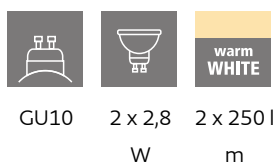

95364

PASSA

 EGLO

General Information

Material number	95364
Type	wall light
Product segment	Indoor
Theme	sonstige / nicht zuordenbar
Energy efficiency class (EEI)	F

Dimensions

Article Height (in mm/in)	170
Article Length (in mm/in)	60
Net Weight (in kg)	0.51
Article Overhang (in mm/in)	85

Material & Colour

Enclosure Material	steel
Enclosure Colour	black, gold

Functionality

Switch Type	without switch
Battery	No

Technical Information

Protection Degree	IP20
Protection Class	1
Mains Voltage	220-240V,50/60Hz
Operation Voltage	220-240V,50/60Hz
Watt 1	2,8

Illuminant 1

Number of Lamp socket / Light source 1	2
Lamp socket 1	GU10
Illuminant type 1	LED
Illuminant 1	Inclusive
Lumen each Lamp socket / Light source 1	250
Kelvin 1	3000
Light colour 1	WARM WHITE
Energy efficiency class (EEI)	F
Info changeability light source/driver	LED exchangeable by customers, no driver included
Illuminant form 1	GU10