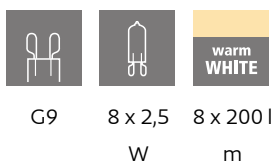

Technical Information

Protection Degree	IP20
Protection Class	1
Mains Voltage	220-240V,50/60Hz
Operation Voltage	220-240V,50/60Hz
Watt 1	2,5

Illuminant 1

Number of Lamp socket / Light source 1	8
Lamp socket 1	G9
Illuminant type 1	LED
Illuminant 1	Inclusive
Lumen each Lamp socket / Light source 1	200
Kelvin 1	3000
Light colour 1	WARM WHITE
Illuminant form 1	G9

Technical changes reserved

2/2