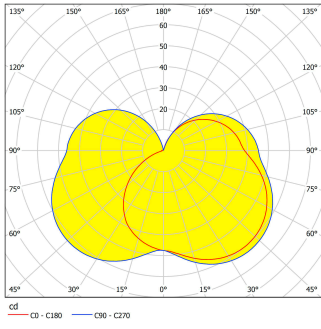

Technical changes reserved