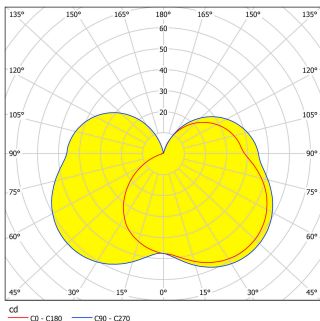

95096

DESELLA 1

General Information

Material number	95096
Type	wall light
Product segment	Outdoor
Theme	sonstige / nicht zuordenbar

Dimensions

Article Height (in mm/in)	160
Article Length (in mm/in)	160
Net Weight (in kg)	0.92
Article Overhang (in mm/in)	190

Protection Degree	IP54
Protection Class	1
Mains Voltage	220-240V,50/60Hz
Operation Voltage	220-240V,50/60Hz
Dimmable	No
Watt 1	10
Nominal Lifetime (in h)	25000

Illuminant 1

Number of Lamp socket / Light source 1	1
Lamp socket 1	LED
Illuminant type 1	LED
Illuminant 1	Inclusive
Lumen each Lamp socket / Light source 1	900
Kelvin 1	3000
Light colour 1	WARM WHITE
Nominal Lifetime (in h)	25000
Switching Cycles	15000
kW/1000h	10
Dimmable	No
Rated Lamp Power (0,1W precision)	10
Colour Tolerance (LED, SDCM)	<6

LED

warm
WHITECE UK
CA

1 x 10 W 1 x 900 l

IP54

m

Technical changes reserved

2/2

Contact | Support
eglo.com/en/eglo-worldwide