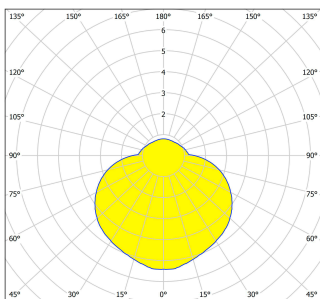

C0/Min
C0 - C180 — C90 - C270

Technical changes reserved

2/2

Contact | Support
eglo.com/en/eglo-worldwide