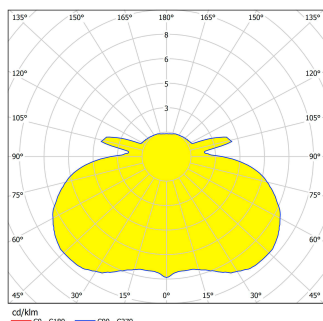

Technical changes reserved

2/2

Contact | Support
eglo.com/en/eglo-worldwide