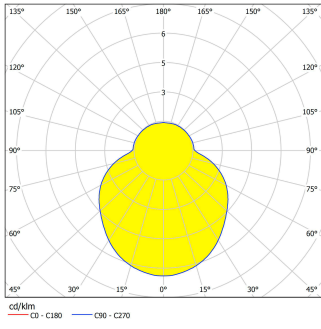

95075

ABRANTES

General Information

Material number	95075
Type	wall light
Product segment	Outdoor
Theme	sonstige / nicht zuordenbar
Energy efficiency class (EEI)	F

Dimensions

Article Height (in mm/in)	200
Article Length (in mm/in)	120
Net Weight (in kg)	1.33
Article Overhang (in mm/in)	130

Technical Information

Protection Degree	IP44
Protection Class	2
Mains Voltage	220-240V,50/60Hz
Operation Voltage	12V
Dimmable	No
Watt 1	6
Nominal Lifetime (in h)	25000

Illuminant 1

Number of Lamp socket / Light source 1	2
Lamp socket 1	LED
Illuminant type 1	LED
Illuminant 1	Inclusive
Lumen each Lamp socket / Light source 1	650
Kelvin 1	3000
Light colour 1	WARM WHITE
Lumen with Cover	1120
Nominal Lifetime (in h)	25000
Switching Cycles	15000
kW/1000h	7
Energy efficiency class (EEL)	F
Dimmable	No
Rated Lamp Power (0,1W precision)	6
Colour Tolerance (LED, SDCM)	<6