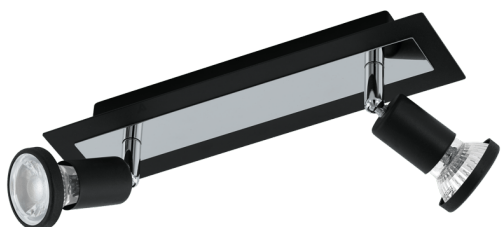

94964
SARRIA

 EGLO

General Information

Material number	94964
Type	spot
Product segment	Indoor
Theme	sonstige / nicht zuordenbar
Energy efficiency class (EEI)	F

Dimensions

Article Width (in mm/in)	70
Article Length (in mm/in)	300
Net Weight (in kg)	0.6

Material & Colour

Enclosure Material	steel
Enclosure Colour	black, chrome

Functionality

Switch Type	without switch
Battery	No

Technical Information

Protection Degree	IP20
Protection Class	1
Mains Voltage	220-240V,50/60Hz
Operation Voltage	220-240V,50/60Hz
Watt 1	4,5

Illuminant 1

Number of Lamp socket / Light source 1	2
Lamp socket 1	GU10
Illuminant type 1	LED
Illuminant 1	Inclusive
Lumen each Lamp socket / Light source 1	345
Kelvin 1	3000
Light colour 1	WARM WHITE
Energy efficiency class (EEL)	F
Info changeability light source/driver	LED exchangeable by customers, no driver included
Illuminant form 1	GU10