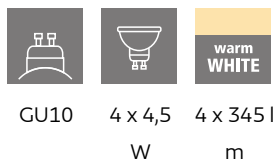

94962
SARRIA

 EGLO

General Information

Material number	94962
Type	spot
Product segment	Indoor
Theme	sonstige / nicht zuordenbar
Energy efficiency class (EEI)	F

Dimensions

Article Height (in mm/in)	260
Article Length (in mm/in)	240
Net Weight (in kg)	1.38

Material & Colour

Enclosure Material	steel
Enclosure Colour	white, chrome

Functionality

Switch Type	without switch
Battery	No

Technical Information

Protection Degree	IP20
Protection Class	1
Mains Voltage	220-240V,50/60Hz
Operation Voltage	220-240V,50/60Hz
Watt 1	4,5

Illuminant 1

Number of Lamp socket / Light source 1	4
Lamp socket 1	GU10
Illuminant type 1	LED
Illuminant 1	Inclusive
Lumen each Lamp socket / Light source 1	345
Kelvin 1	3000
Light colour 1	WARM WHITE
Energy efficiency class (EEL)	F
Info changeability light source/driver	LED exchangeable by customers, no driver included
Illuminant form 1	GU10