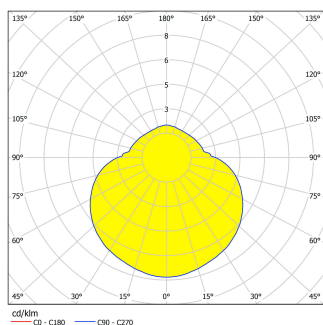

Technical changes reserved

2/2

Contact | Support
eglo.com/en/eglo-worldwide