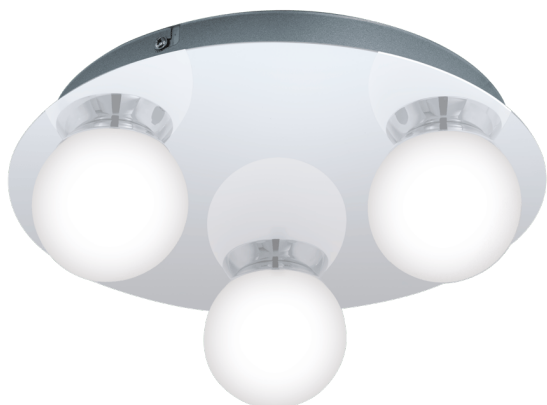

94629
MOSIANO

 EGLO

General Information

Material number	94629
Type	wall/ceiling light
Product segment	Indoor
Theme	Bath

Dimensions

Article Height (in mm/in)	110
Article Diameter (in mm/in)	290
Net Weight (in kg)	1.61

Material & Colour

Enclosure Material	stainless steel
Enclosure Colour	chrome
Glass/Shade Material	matte-opal glass
Glass/Shade Colour	white

Functionality

Switch Type	without switch
Function	LED not replaceable
Battery	No

Number of Lamp socket / Light source 1	3
Lamp socket 1	LED
Illuminant type 1	LED
Illuminant 1	Inclusive
Lumen each Lamp socket / Light source 1	340
Kelvin 1	3000
Light colour 1	WARM WHITE
Dimmable	No

Technical changes reserved