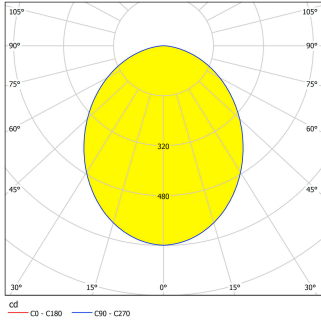

Technical changes reserved