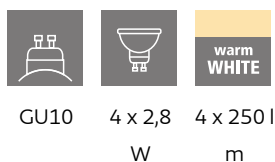

General Information

Material number	94587
Type	spot
Product segment	Indoor
Theme	sonstige / nicht zuordenbar
Energy efficiency class (EEI)	F

Dimensions

Article Width (in mm/in)	70
Article Length (in mm/in)	780
Net Weight (in kg)	1.31

Material & Colour

Enclosure Material	steel
Enclosure Colour	black, copper

Functionality

Switch Type	without switch
Battery	No

Technical Information

Protection Degree	IP20
Protection Class	1
Mains Voltage	220-240V,50/60Hz
Operation Voltage	220-240V,50/60Hz
Watt 1	2,8

Illuminant 1

Number of Lamp socket / Light source 1	4
Lamp socket 1	GU10
Illuminant type 1	LED
Illuminant 1	Inclusive
Lumen each Lamp socket / Light source 1	250
Kelvin 1	3000
Light colour 1	WARM WHITE
Energy efficiency class (EEL)	F
Info changeability light source/driver	LED exchangeable by customers, no driver included
Illuminant form 1	GU10