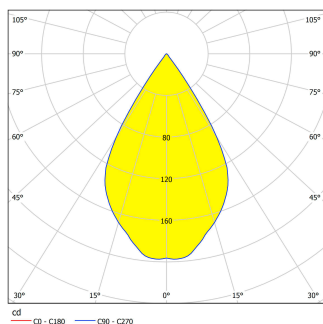

94498
POLASSO

 EGLO

General Information

Material number	94498
Type	ceiling light
Product segment	Indoor
Theme	sonstige / nicht zuordenbar

Dimensions

Article Height (in mm/in)	120
Article Width (in mm/in)	100
Article Length (in mm/in)	100
Net Weight (in kg)	0.55

1 x 3.3 W 1 x 340 l m

Technical changes reserved

2/2

Contact | Support
eglo.com/en/eglo-worldwide