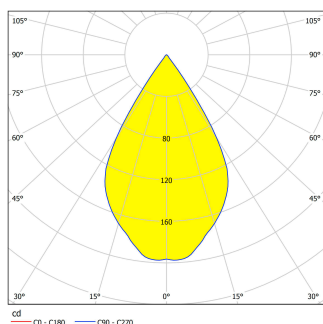

94497
POLASSO

 EGLO

General Information

Material number	94497
Type	ceiling light
Product segment	Indoor
Theme	sonstige / nicht zuordenbar
Energy efficiency class (EEI)	F

Dimensions

Article Height (in mm/in)	120
Article Width (in mm/in)	100
Article Length (in mm/in)	100
Net Weight (in kg)	0.56

Illuminant 1

Number of Lamp socket / Light source 1	1
Lamp socket 1	LED
Illuminant type 1	LED
Illuminant 1	Inclusive
Lumen each Lamp socket / Light source 1	340
Kelvin 1	3000
Light colour 1	WARM WHITE
Lumen with Cover	160
Energy efficiency class (EEL)	F
Dimmable	No
Info changeability light source/driver	LED + driver can be exchanged by a specialist

1 x 3,3 W 1 x 340 l m

Technical changes reserved

2/2

Contact | Support
eglo.com/en/eglo-worldwide