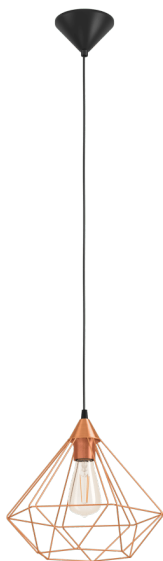

94194
TARBES

 EGLO

General Information

Material number	94194
Type	pendant light
Product segment	Indoor
Theme	Vintage

Dimensions

Article Height (in mm/in)	1100
Article Diameter (in mm/in)	325
Net Weight (in kg)	0.48

Material & Colour

Enclosure Material	plastic
Enclosure Colour	black
Cable Colour	black
Glass/Shade Material	steel
Glass/Shade Colour	copper-coloured

Functionality

Switch Type	without switch
Battery	No

Technical Information