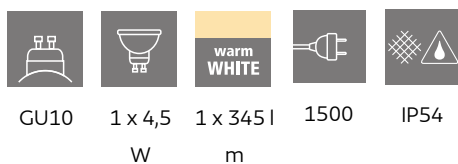

94111
NEMA

 EGLO

General Information

Material number	94111
Type	ground spike
Product segment	Outdoor
Theme	sonstige / nicht zuordenbar
Energy efficiency class (EEI)	F

Dimensions

Article Height (in mm/in)	240
Article Width (in mm/in)	85
Article Length (in mm/in)	110
Installation Depth (in mm/in)	165
Net Weight (in kg)	0.74

Material & Colour

Enclosure Material	stainless steel
Enclosure Colour	stainless steel

Functionality

Switch Type	OD with cable+plug
Battery	No

Technical Information

Protection Degree	IP54
Protection Class	1
Mains Voltage	220-240V,50/60Hz
Operation Voltage	220-240V,50/60Hz
Watt 1	4,5

Illuminant 1

Number of Lamp socket / Light source 1	1
Lamp socket 1	GU10
Illuminant type 1	LED
Illuminant 1	Inclusive
Lumen each Lamp socket / Light source 1	345
Kelvin 1	3000
Light colour 1	WARM WHITE
Energy efficiency class (EEI)	F
Info changeability light source/driver	LED exchangeable by customers, no driver included
Illuminant form 1	GU10