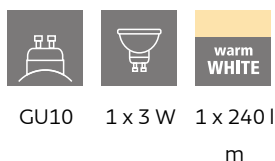

Technical Information

Protection Degree	IP20
Protection Class	1
Mains Voltage	220-240V,50/60Hz
Operation Voltage	220-240V,50/60Hz
Watt 1	3

Illuminant 1

Number of Lamp socket / Light source 1	1
Lamp socket 1	GU10
Illuminant type 1	LED
Illuminant 1	Inclusive
Lumen each Lamp socket / Light source 1	240
Kelvin 1	3000
Light colour 1	WARM WHITE
Illuminant form 1	GU10

Technical changes reserved

2/2