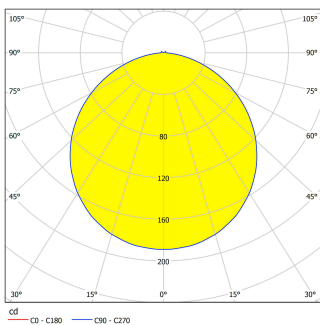

Technical changes reserved

2/2

Contact | Support
eglo.com/en/eglo-worldwide