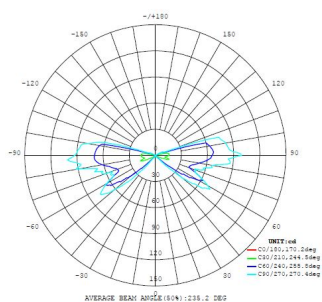

Technical changes reserved

2/2

Contact | Support
eglo.com/en/eglo-worldwide